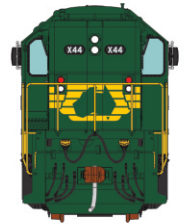

AUSCISION®

The Leader in Australian Model Railways

VICTORIAN SERIES 2 X CLASS LOCOMOTIVE

Ready-to-Run In HO Scale
Delivery Expected Late 2025*

X-31 X41 Pacific National - Blue/Yellow with Side Handrails and Ditch Lights

*ONLY PLACE THE LETTER "S" IN THIS COLUMN IF YOU WISH TO ORDER SOUND

LOK SOUND
EST. 1999

PRE-ORDER PRICE
STANDARD DC $295.00
DCC SOUND $425.00

QTY	ITEM #	SOUND OPTION*	ROADNAME/DESCRIPTION	UNIT PRICE	TOTAL PRICE
	X-17		X40 Victorian Railways - Blue/Gold (1970's)	$.	$.
	X-18		X43 Victorian Railways - Blue/Gold (1970's)	$.	$.
	X-19		X42 Victorian Railways - Blue/Gold (1980's)	$.	$.
	X-20		X37 Victorian Railways - Blue/Gold (1980's)	$.	$.
	X-21		X39 Victorian Railways - Blue/Gold (1980's)	$.	$.
	X-22		X41 V/Line - Orange/Grey	$.	$.
	X-23		X44 V/Line - Orange/Grey	$.	$.
	X-24		X40 V/Line - Orange/Grey	$.	$.
	X-25		X42 V/Line - Orange/Grey	$.	$.
	X-26		X37 V/Line - Orange/Grey with Side Handrails	$.	$.
	X-27		X38 V/Line Freight - Orange/Grey	$.	$.
	X-28		X37 Freight Victoria - Green/Yellow with Side Handrails	$.	$.
	X-29		X39 Freight Australia - Green/Yellow with Side Handrails	$.	$.
	X-30		X44 Freight Australia - Green/Yellow with Side Handrails	$.	$.
	X-31		X41 Pacific National - Blue/Yellow with Side Handrails and Ditch Lights	$.	$.

Further information can be found on our website

- We are only accepting full payment for pre-orders. All orders must be paid in full to secure your models at the pre-order price.
- Pre-order price is $295.00 (Standard DC) & $425.00 (DCC Sound). After delivery price will be $335.00 (Standard DC) & $465.00 (DCC Sound).
- Please Note: A $50.00 Administration fee applies to all orders that are changed or cancelled for any reason once placed.

Total $ _____
Australian shipping is included with this pre-order

Contact Information