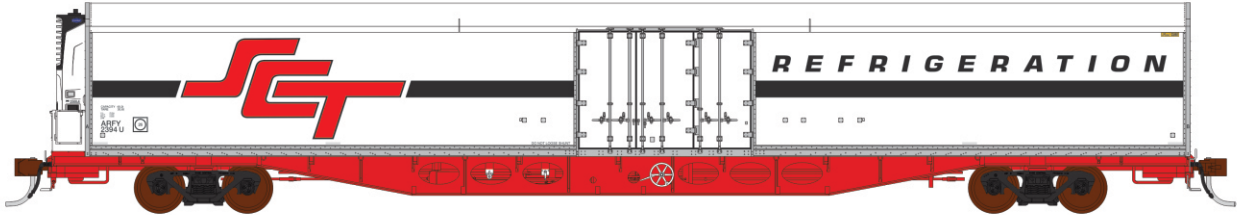

AUSCISION®

The Leader in Australian Model Railways

SA ROX CONTAINER WAGON INCLUDING ROX BULK HEAD STEEL WAGON AND ARFY REFRIGERATED VAN

Ready-to-Run in HO Scale
Delivery Expected Late 2025*

SLV-14 ARFY Refrigerated Van, SCT Red/White