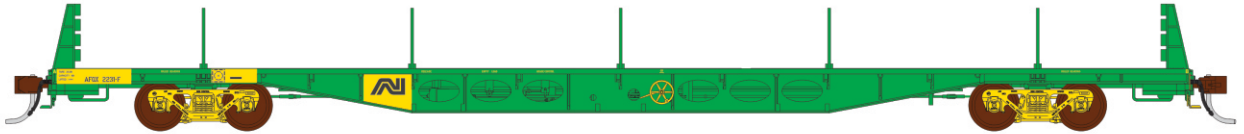

SCW-45 AFQX Bulk Head Steel Wagon, Australian National Green/Yellow

QTY	ITEM #	ROADNAME/DESCRIPTION	UNIT PRICE	TOTAL PRICE
	SCW-20	ROX Container Wagon, Commonwealth Railways Red - 4 Car Pack	$ 260.00	$.
	SCW-21	ROX Container Wagon, Australian National Railways Red - 4 Car Pack	$ 260.00	$.
	SCW-22	AQOX Container Wagon, Commonwealth Railways Red - 4 Car Pack	$ 260.00	$.
	SCW-23	AQOY Container Wagon, Commonwealth Railways Red - 4 Car Pack	$ 260.00	$.
	SCW-24	AQOX Container Wagon, Australian National Railways Red - 4 Car Pack	$ 260.00	$.
	SCW-25	AQOY Container Wagon, Australian National Railways Red - 4 Car Pack	$ 260.00	$.
	SCW-26	AQOX Container Wagon, Australian National Green/Yellow - 4 Car Pack	$ 260.00	$.
	SCW-27	AQOY Container Wagon, Australian National Green/Yellow - 4 Car Pack	$ 260.00	$.
	SCW-28	WQBX Container Wagon, WAGR Yellow - 4 Car Pack	$ 260.00	$.
	SCW-29	SQOY Container Wagon, Silverton Blue/Yellow - 4 Car Pack	$ 260.00	$.
	SCW-30	SQOY Container Wagon, Coote Industrial Grey - 4 Car Pack	$ 260.00	$.
	SCW-31	CQOY Container Wagon, CFCLA/Rail First Blue - 4 Car Pack	$ 260.00	$.
	SCW-32	QQXY Container Wagon, QR National/Aurizon Grey/White - 4 Car Pack	$ 260.00	$.
	SCW-33	AQBY Container Wagon, QR National/Aurizon Wagon Grime - 4 Car Pack	$ 260.00	$.
	SCW-34	RQOY Container Wagon, Pacific National Wagon Grime - 4 Car Pack	$ 260.00	$.
	SLV-14	ARFY Refrigerated Van, SCT Red/White - 4 Car Pack	$ 260.00	$.
	SLV-15	ARFY Refrigerated Van, SCT Red/White - 4 Car Pack	$ 260.00	$.
	SCW-43	RQX Bulk Head Steel Wagon, Commonwealth Railways Red - 4 Car Pack	$ 260.00	$.
	SCW-44	AFQX Bulk Head Wagon, Australian National Railways Red - 4 Car Pack	$ 260.00	$.
	SCW-45	AFQX Bulk Head Wagon, Australian National Green/Yellow - 4 Car Pack	$ 260.00	$.

Further information can be found on our website

- We are only accepting full payment for pre-orders. All orders must be paid in full to secure your models at the pre-order price.
- Pre-order price is $260.00. After delivery price will be $300.00
- Please Note: A $50.00 Administration fee applies to all orders that are changed or cancelled for any reason once placed.

Total $ _____

Australian shipping is included with this pre-order

Contact Information

Customer Number: _____ (If available (i.e. PETW01))

Name: _____ Date: _____

Address: _____ Suburb/Town: _____

State: _____ Post Code: _____

Phone # Home: (____) _____ Work/Mobile: (____) _____

Email: _____

PRE-ORDER & SAVE $$$

Payment Method

I enclose my Money Order for $ _____ made payable to **AUSCISION MODELS**

OR please charge my Credit Card $ _____ (insert amount paying)

☐ VISA ☐ MasterCard (please select one)

Credit Card Number: _____ Expiry Date: ____ / ____

Name on card: _____ Signature: _____

WE ALWAYS DELIVER

Office Use Only

Date: _____

Order # **ROX-** _____

Paid $ _____

AUSCISIONMODELS.COM.AU

information@auscisionmodels.com.au

PO Box 1791, Castle Hill, NSW 1765 Australia

PH: 0425-866-442

Auscision Models Pty Ltd 2024 ABN 15 690 630 128