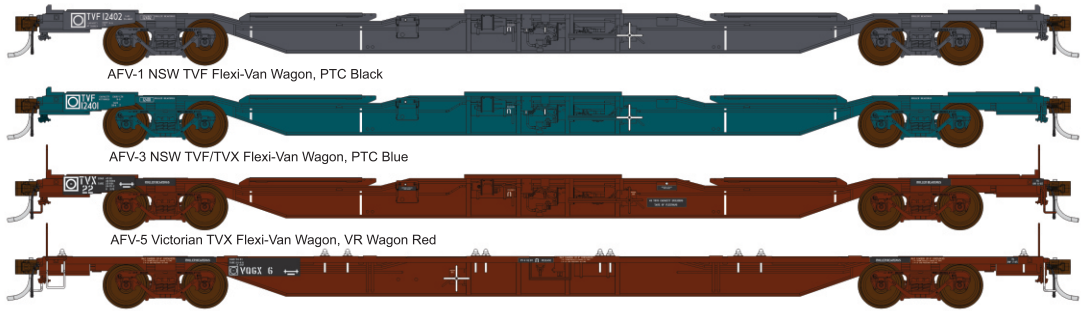

MODEL FEATURES

AFV-1 NSW TVF Flexi-Van Wagon, PTC Black

AFV-3 NSW TVF/TVX Flexi-Van Wagon, PTC Blue

AFV-5 Victorian TVX Flexi-Van Wagon, VR Wagon Red

AFV-6 Victorian VQGX Container Wagon, VR Wagon Red

PRE-ORDER & SAVE $$$
Save $40.00 per 4 wagon pack and $5.00 per trailer twin pack when you pre-order directly with Auscision. Pre-order price will finish shortly before models are shipped from our factory. Order early to avoid missing out on the model of your choice.

AUSCISION®
The Leader in Australian Model Railways

AUSCISIONMODELS.COM.AU

information@auscisionmodels.com.au
PO Box 1791, Castle Hill, NSW 1765 Australia
PH: 0425-866-442