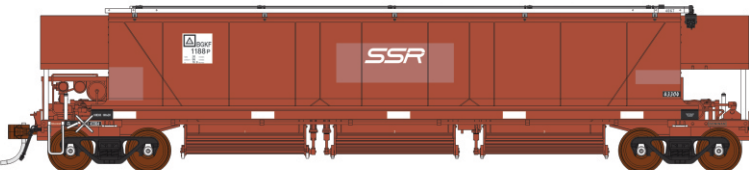

NGH-67 BGKF Grain Hopper, SSR Faded SRA Red/Black with Yellow XCS Bogies (VIC)