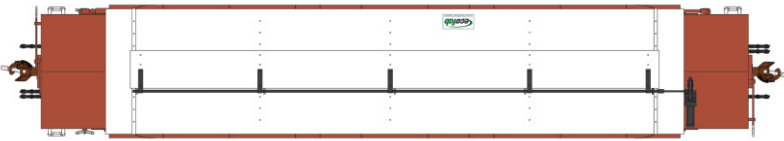

AUSCISION®

The Leader in Australian Model Railways

HO SCALE

SSR BGKF GRAIN HOPPER

NOW ACCEPTING ORDERS
Delivery expected Mid 2025*

• MODEL FEATURES •

- Ready-to-Run HO 1:87 scale
- Fine scale details
- Accurately weighted with die-cast end platforms and hopper doors
- Detailed DCA & XCS bogies
- 36" Metal disc wheels
- Scale size metal couplers
- Metal and plastic piping
- Plastic body and roof parts
- Factory painted & decorated
- 3 Different SSR liveries covering both NSW and Victorian trains

Pre-order price:
HO Scale 4 Car Packs: $260.00

PRE-ORDER & SAVE $$$

Save $40.00 per wagon pack when you pre-order directly with Auscision. Pre-order price will finish shortly before models are shipped from our factory. Order early to avoid missing out on the model of your choice.

AUSCISION®

The Leader in Australian Model Railways

AUSCISIONMODELS.COM.AU

information@auscisionmodels.com.au

PO Box 1791, Castle Hill, NSW 1765 Australia

PH: 0425-866-442

Auscision Models Pty Ltd 2024 ABN 15 090 630 128