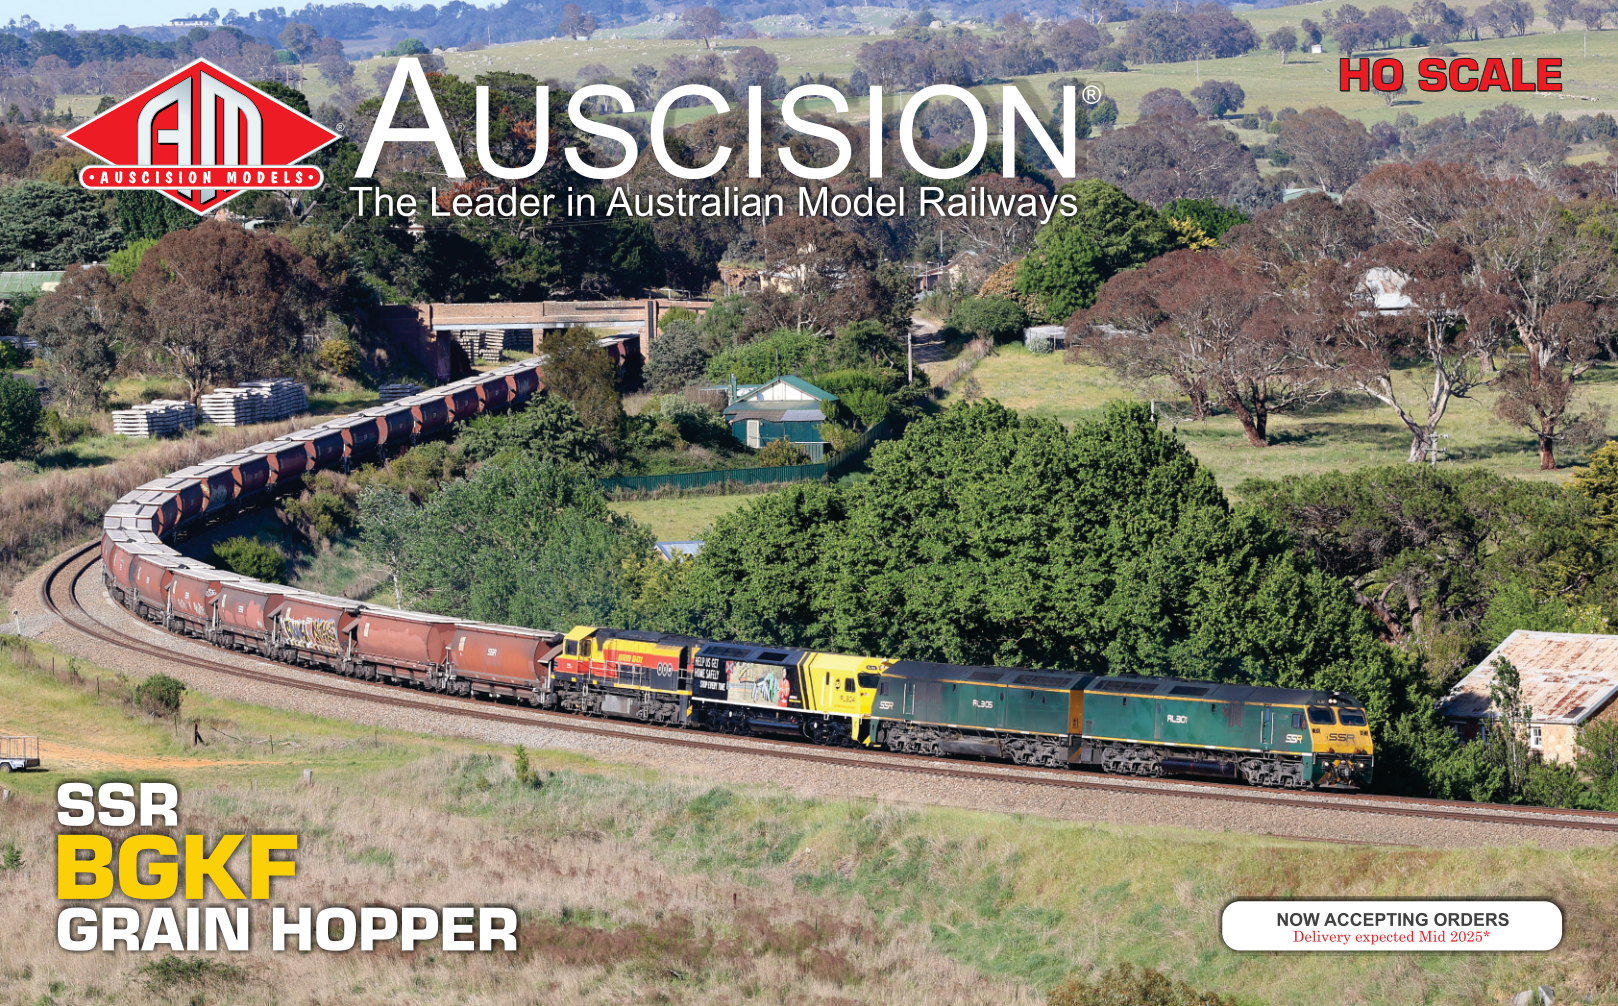

AUSCISION®

The Leader in Australian Model Railways

HO SCALE

SSR BGKF GRAIN HOPPER

NOW ACCEPTING ORDERS
Delivery expected Mid 2025*

• MODEL FEATURES •

- Ready-to-Run HO 1:87 scale
- Fine scale details
- Accurately weighted with die-cast end platforms and hopper doors
- Detailed DCA & XCS bogies
- 36" Metal disc wheels
- Scale size metal couplers
- Metal and plastic piping
- Plastic body and roof parts
- Factory painted & decorated
- 3 Different SSR liveries covering both NSW and Victorian trains

Pre-order price:
HO Scale 4 Car Packs: $260.00

PRE-ORDER & SAVE $$$

Save $40.00 per wagon pack when you pre-order directly with Auscision. Pre-order price will finish shortly before models are shipped from our factory. Order early to avoid missing out on the model of your choice.