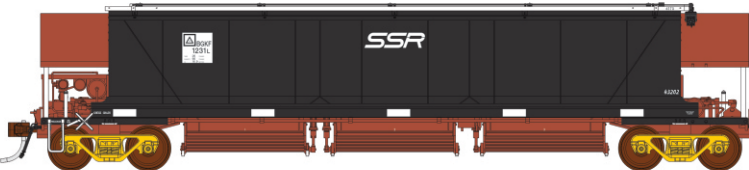

NGH-65 BGKF Grain Hopper, SSR Faded SRA Red with DCA Bogies (NSW)