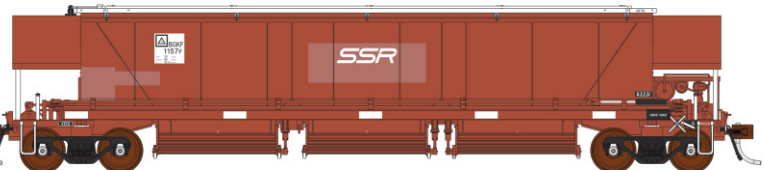

AUSCISION®

The Leader in Australian Model Railways

AUSCISIONMODELS.COM.AU

information@auscisionmodels.com.au

PO Box 1791, Castle Hill, NSW 1765 Australia

PH: 0425-866-442

Auscision Models Pty Ltd 2024 ABN 15 090 630 128