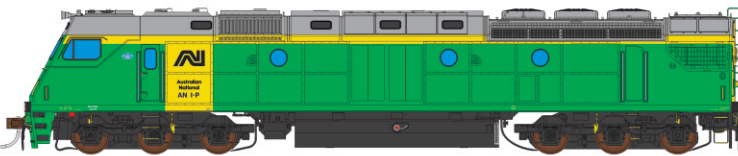

DCC SOUND FEATURES

PRE-ORDER & SAVE $$$

AN-11 AN1 Australian National - Green/Yellow