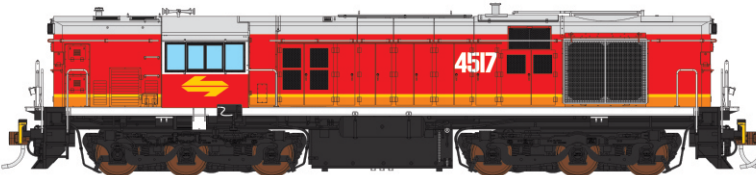

45-35 4517 Candy - Grey Roof with Yellow L7